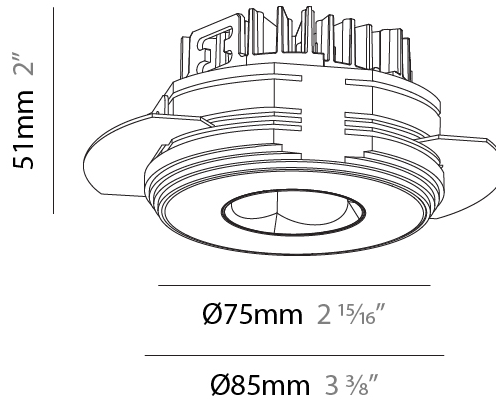

GENERAL

Series: Oiko Pro Round
Subseries: Oiko Pro Round Fixed
Brand: Prolicht
Division: Architectural
Mounting Type: Trimless
Mounting Location: Ceiling
Subcategory: Downlight

PHYSICAL

Shape: Round
Diameter (mm): 75
Diameter (in): 2 ¹⁵/₁₆
Height (mm): 51
Height (in): 2
Ceiling Thickness (mm): 10 / 12.5 / 15 / 25
Ceiling Thickness (in): 3/8 or 1/2 or 9/16 or 1
Min. Recessing Depth (mm): 55
Min. Recessing Depth (in): 2 ³/₁₆
Light Distribution: Direct
Diffuser: Lens Pack - Spread Lens / Linear Spread Lens / Honeycomb Louver
Fixture Finish: SSR / BKV / CWI / CRY / HAB / UFT / ITA / RUA / FTG / MYG / LOD / PUS / FRO / FUP / KIA / POP / BLS / SPG / MEY / GOH / GUM / CHC / COM / ABZ / JAG / OBR / MOS / ROR
Fixture Material: Aluminum Die Cast
Cut-out Measurements: 86mm / 2 11/16" Diameter

ELECTRICAL

Lamp Type: LED (Zhaga Standard)
Input Wattage (W): 14
Total Output Wattage (W): 12.7
Dimming: Dali Dimming
Driver Included: No
Driver Location: Recessed Housing
Driver Type: Constant Current - Universal (120Vac only for DALI driver)
Driver Class: Class 2
Input Voltage (V): 120 - 277
Constant Current (MA): 700

LED

Color Temperature (°K): 2700-6500 Tunable White
Max. Delivered Lumen (lm): 1240
Nominal Lumen (lm): 1460
CRI: >90 CRI
Lamp Life (hrs): 50000
Special LEDs offerings: Tunable White

OPTICAL

Reflector°: 52
Adjustability: Fixed

RATINGS AND CERTIFICATIONS

Certified By: Certified for North American Standards
IP rating: IP20