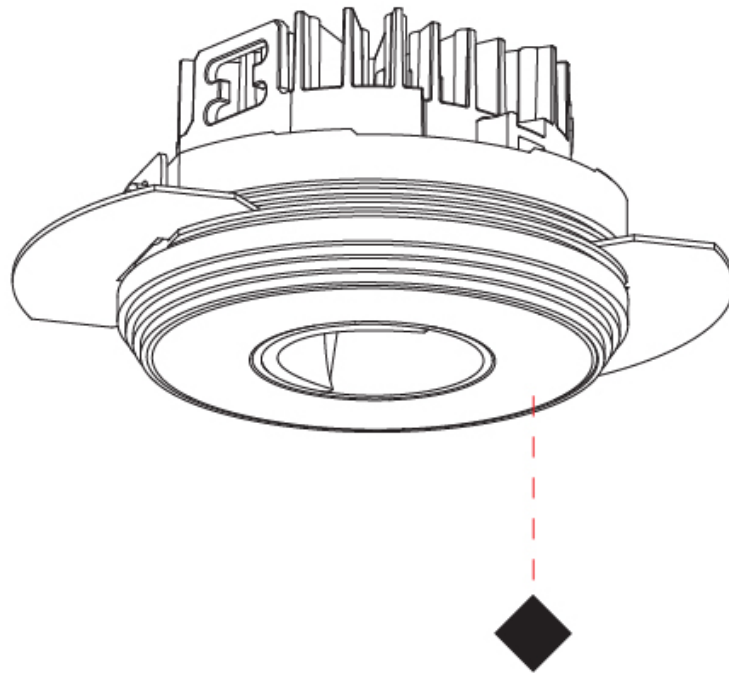

OIKO PRO ROUND WALLWASH TRIMLESS

A35876-

PROJECT	_____
TYPE	_____
SPECIFIER	_____
QUANTITY	_____
DATE	_____