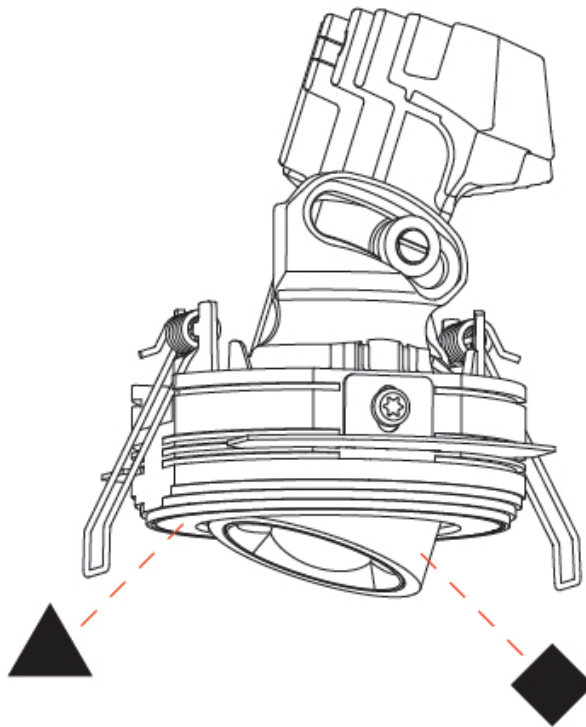

OIKO PRO ROUND ADJUSTABLE TRIMLESS

A35884-

PROJECT	_____
TYPE	_____
SPECIFIER	_____
QUANTITY	_____
DATE	_____