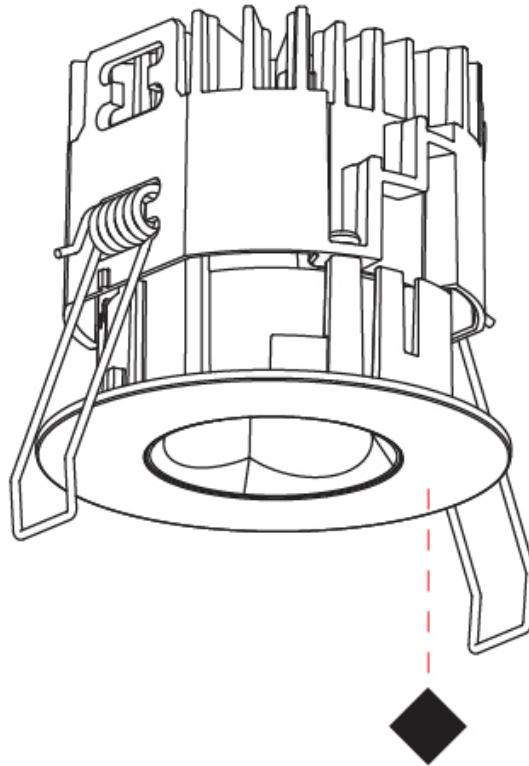

OIKO PRO ROUND FIXED RECESSED

A35871-

PROJECT

TYPE

SPECIFIER

QUANTITY

DATE