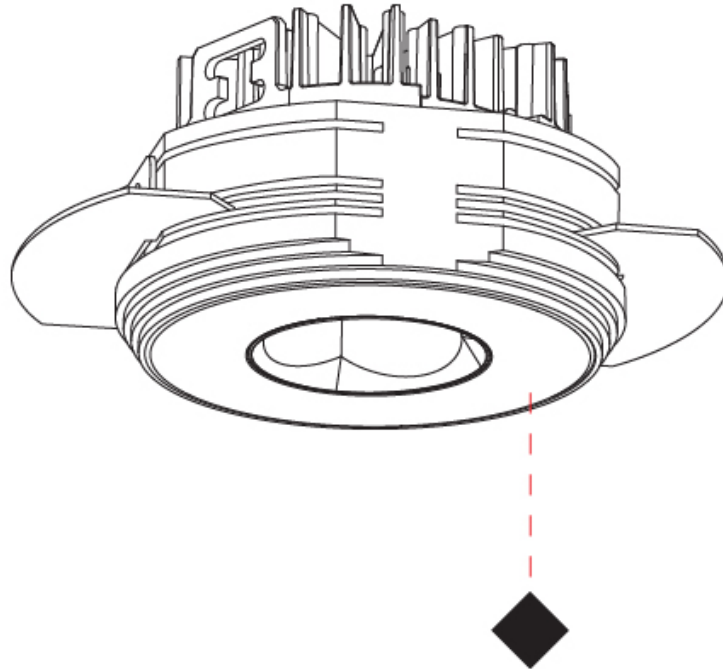

OIKO PRO ROUND FIXED TRIMLESS

A35882-

PROJECT _____

TYPE _____

SPECIFIER _____

QUANTITY _____

DATE _____