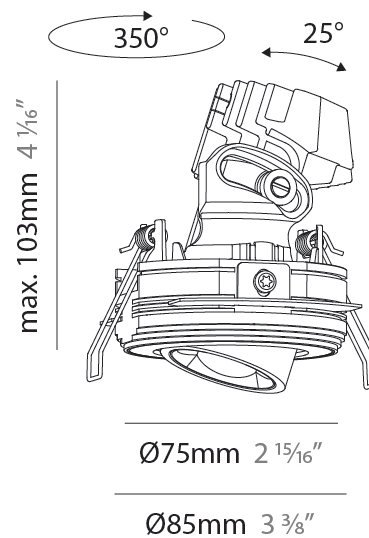

PHYSICAL

Shape: Round
Diameter (mm): 75
Diameter (in): 2 ¹⁵/₁₆
Height (mm): 103
Height (in): 4 ¹/₁₆
Ceiling Thickness (mm): 10 / 12.5 / 15 / 25
Ceiling Thickness (in): 3/8 or 1/2 or 9/16 or 1
Min. Recessing Depth (mm): 115
Min. Recessing Depth (in): 4 ¹/₂
Light Distribution: Direct
Diffuser: Lens Pack - Spread Lens / Linear Spread Lens / Honeycomb Louver
Fixture Finish: SSR / BKV / CWI / CRY / HAB / UFT / ITA / RUA / FTG / MYG / LOD / PUS / FRO / FUP / KIA / POP / BLS / SPG / MEY / GOH / GUM / CHC / COM / ABZ / JAG / OBR / MOS / ROR
Fixture Material: Aluminum Die Cast
Cut-out Measurements: D. 86mm / 3 3/8"

ELECTRICAL

Lamp Type: LED (Zhaga Standard)
Input Wattage (W): 14
Total Output Wattage (W): 12.7
Dimming: Dali Dimming
Driver Included: No
Driver Location: Recessed Housing
Driver Type: Constant Current - Universal (120Vac only for DALI driver)
Driver Class: Class 2
Input Voltage (V): 120 - 277
Constant Current (MA): 700

LED

Number of LEDs: 1
Color Temperature (°K): 2700-6500 Tunable White
Max. Delivered Lumen (lm): 1240
Nominal Lumen (lm): 1460
CRI: >90 CRI
Lamp Life (hrs): 50000
Special LEDs offerings: Tunable White

OPTICAL

Reflector°: 52
Adjustability: Rotational 350° / Tilt 25°

RATINGS AND CERTIFICATIONS

Certified By: Certified for North American Standards
IP rating: IP20