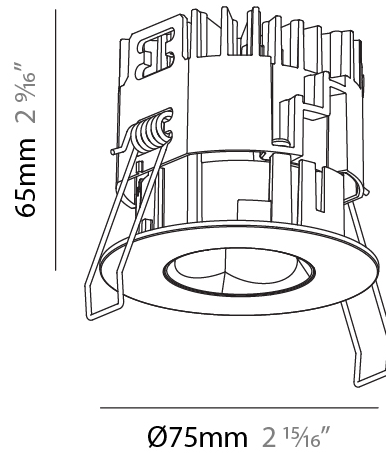

GENERAL

Series: Oiko Pro Round
Subseries: Oiko Pro Round Fixed
Brand: Prolicht
Division: Architectural
Mounting Type: Recessed
Mounting Location: Ceiling
Subcategory: Downlight

PHYSICAL

Shape: Round
Diameter (mm): 75
Diameter (in): 2 15/16
Height (mm): 65
Height (in): 2 9/16
Ceiling Thickness (mm): 1 - 25
Ceiling Thickness (in): 1/16 - 1 3/16
Min. Recessing Depth (mm): 70
Min. Recessing Depth (in): 2 3/4
Light Distribution: Direct
Diffuser: Lens Pack - Spread Lens / Linear Spread Lens / Honeycomb Louver
Fixture Finish: SSR / BKV / CWI / CRY / HAB / UFT / ITA / RUA / FTG / MYG / LOD / PUS / FRO / FUP / KIA / POP / BLS / SPG / MEY / GOH / GUM / CHC / COM / ABZ / JAG / OBR / MOS / ROR
Fixture Material: Aluminum Die Cast
Cut-out Measurements: 68mm / 2 11/16" Diameter

ELECTRICAL

Lamp Type: LED (Zhaga Standard)
Input Wattage (W): 14
Total Output Wattage (W): 12.7
Dimming: Dali Dimming
Driver Included: No
Driver Location: Recessed Housing
Driver Type: Constant Current - Universal (120Vac only for DALI driver)
Driver Class: Class 2
Input Voltage (V): 120 - 277
Constant Current (MA): 700

LED

Color Temperature (°K): 2700-6500 Tunable White
Max. Delivered Lumen (lm): 1129
Nominal Lumen (lm): 1460
CRI: >93 CRI
Lamp Life (hrs): 50000
Special LEDs offerings: Tunable White

OPTICAL

Reflector°: 36
Adjustability: Fixed

RATINGS AND CERTIFICATIONS

Certified By: Certified for North American Standards
IP rating: IP20