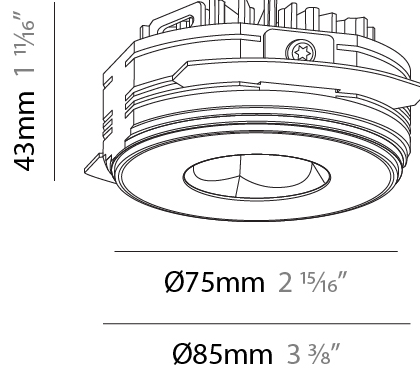

GENERAL

Series: Oiko Pro Round
Subseries: Oiko Pro Round Fixed
Brand: Prolicht
Division: Architectural
Mounting Type: Trimless
Mounting Location: Ceiling
Subcategory: Downlight

PHYSICAL

Shape: Round
Diameter (mm): 75
Diameter (in): 2 ¹⁵/₁₆
Height (mm): 43
Height (in): 1 ¹¹/₁₆
Ceiling Thickness (mm): 10 / 12.5 / 15 / 25
Ceiling Thickness (in): 3/8 or 1/2 or 9/16 or 1
Min. Recessing Depth (mm): 50
Min. Recessing Depth (in): 1 ¹⁵/₁₆
Light Distribution: Direct
Diffuser: Lens Pack - Spread Lens / Linear Spread Lens / Honeycomb Louver
Fixture Finish: SSR / BKV / CWI / CRY / HAB / UFT / ITA / RUA / FTG / MYG / LOD / PUS / FRO / FUP / KIA / POP / BLS / SPG / MEY / GOH / GUM / CHC / COM / ABZ / JAG / OBR / MOS / ROR
Fixture Material: Aluminum Die Cast
Cut-out Measurements: 86mm / 2 11/16" Diameter

ELECTRICAL

Lamp Type: LED (Zhaga Standard)
Input Wattage (W): 14
Total Output Wattage (W): 12.7
Dimming: Dali Dimming
Driver Included: No
Driver Location: Recessed Housing
Driver Type: Constant Current - Universal (120Vac only for DALI driver)
Driver Class: Class 2
Input Voltage (V): 120 - 277
Constant Current (MA): 700

LED

Color Temperature (°K): 2700-6500 Tunable White
Max. Delivered Lumen (lm): 1381
Nominal Lumen (lm): 1460
CRI: >90 CRI
Lamp Life (hrs): 50000
Special LEDs offerings: Tunable White

OPTICAL

Reflector°: 62
Adjustability: Fixed

RATINGS AND CERTIFICATIONS

Certified By: Certified for North American Standards
IP rating: IP20